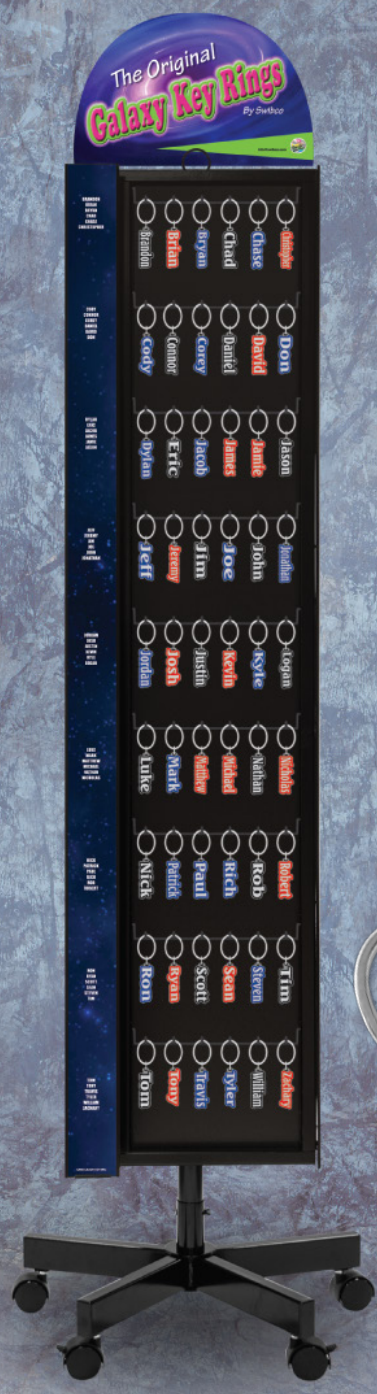

Galaxy Key Rings

GAKRW216-648
19" x 19" x 79"

GAKR216-648
22" x 22" x 78"

ACTUAL
LENGTH OF
KEY RING 4"

996

AN SRP COMPANY