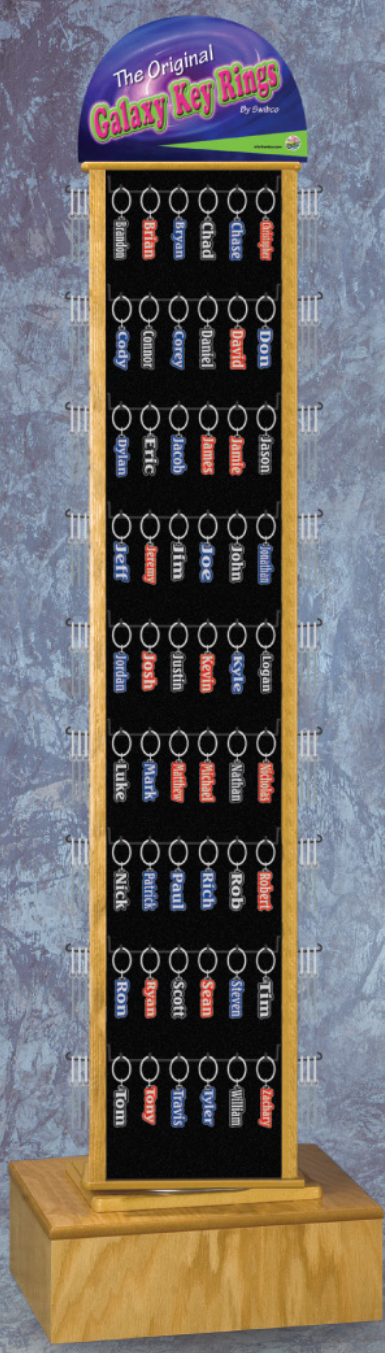

Galaxy Key Rings

GAKRW216-648
19" x 19" x 79"

GAKR216-648
22" x 22" x 78"

ACTUAL
LENGTH OF
KEY RING 4"

996

AN SRP COMPANY